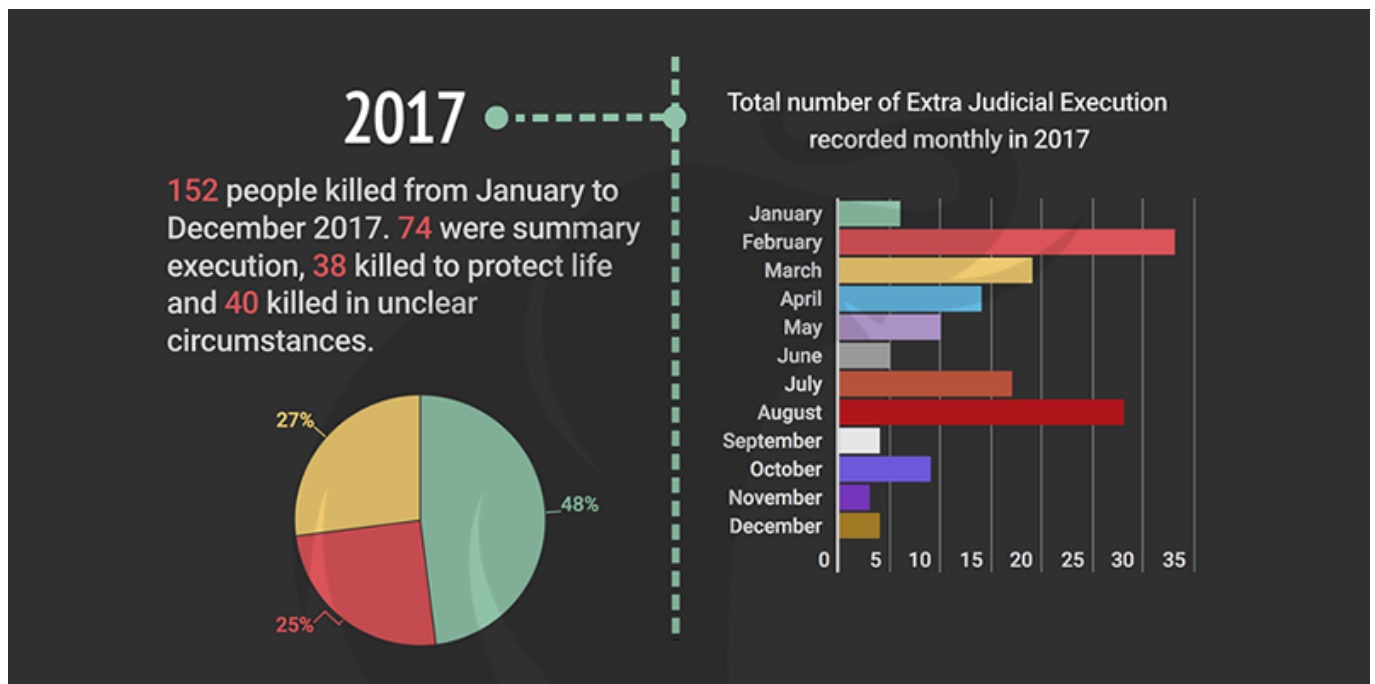

National Insecurity: Extra Judicial Executions in Kenya (2013-2017)

By The Elephant

Sources

[IMLU Extra Judicial Executions Report 2017](#)

[IMLU Extra Judicial Executions Report 2016](#)

Published by the good folks at [The Elephant](#).

The Elephant is a platform for engaging citizens to reflect, re-member and re-envision their society by interrogating the past, the present, to fashion a future.

Follow us on [Twitter](#).